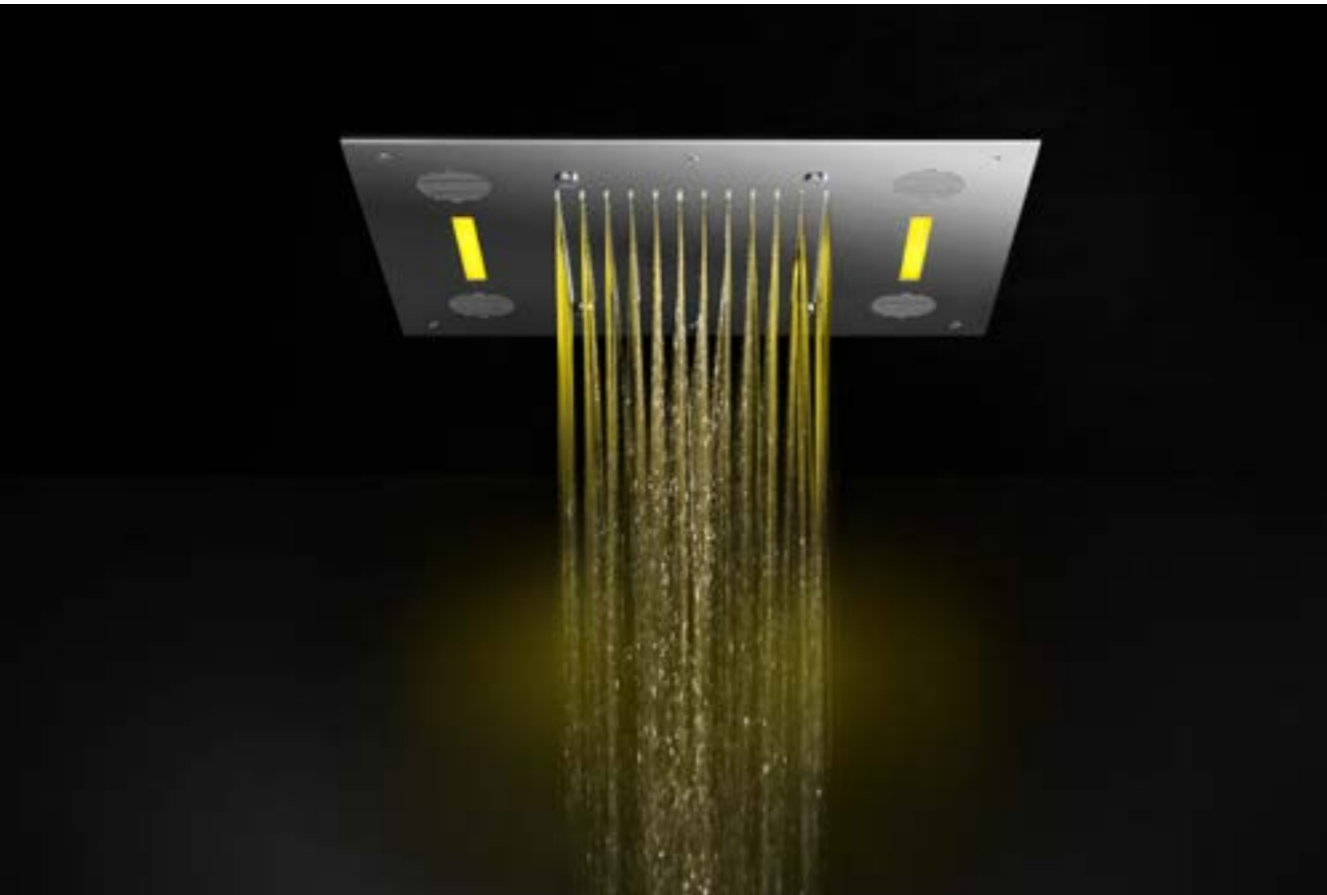

27 OUTDOOR INOX
STAINLESS STEEL FLOOR COLUMNS

WATERTHERAPY

STAINLESS STEEL CHROMOTHERAPY SHOWERHEADS

BENESSERE IN DOCCIA WELLNESS IN SHOWER

BD01010
Brushed Nickel finish

BD01020
Chrome finish

BD01220
Brushed Nickel finish