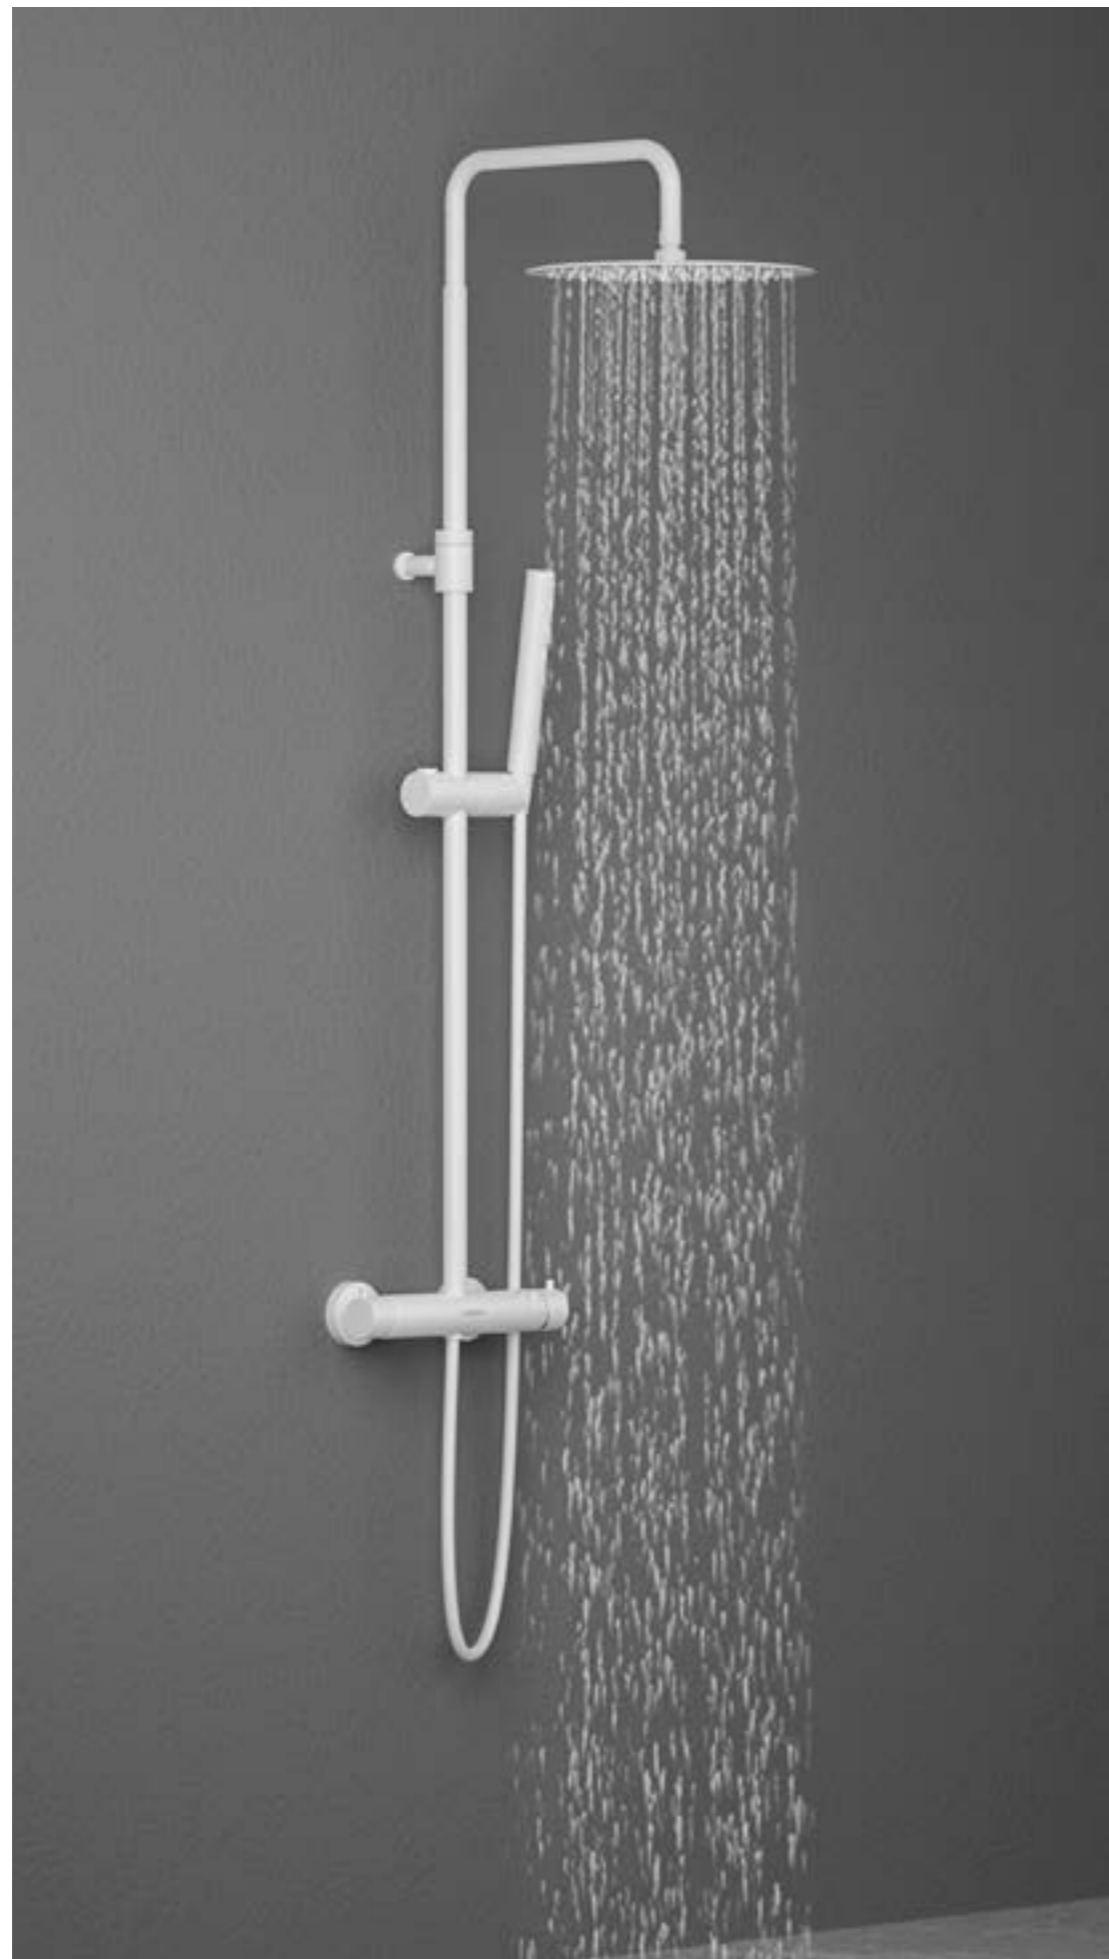

BD31210
Gold finish

BD31310
Chrome finish

BD31410
Chrome finish

BD31420 Chrome finish

BD31510 Chrome finish

COLONNE DOCCIA
MISCELATORE TERMOSTATICO THERMOSTATIC SHOWER MIXER

BD31410
Matt White finish

BENESSERE IN DOCCIA WELLNESS IN SHOWER