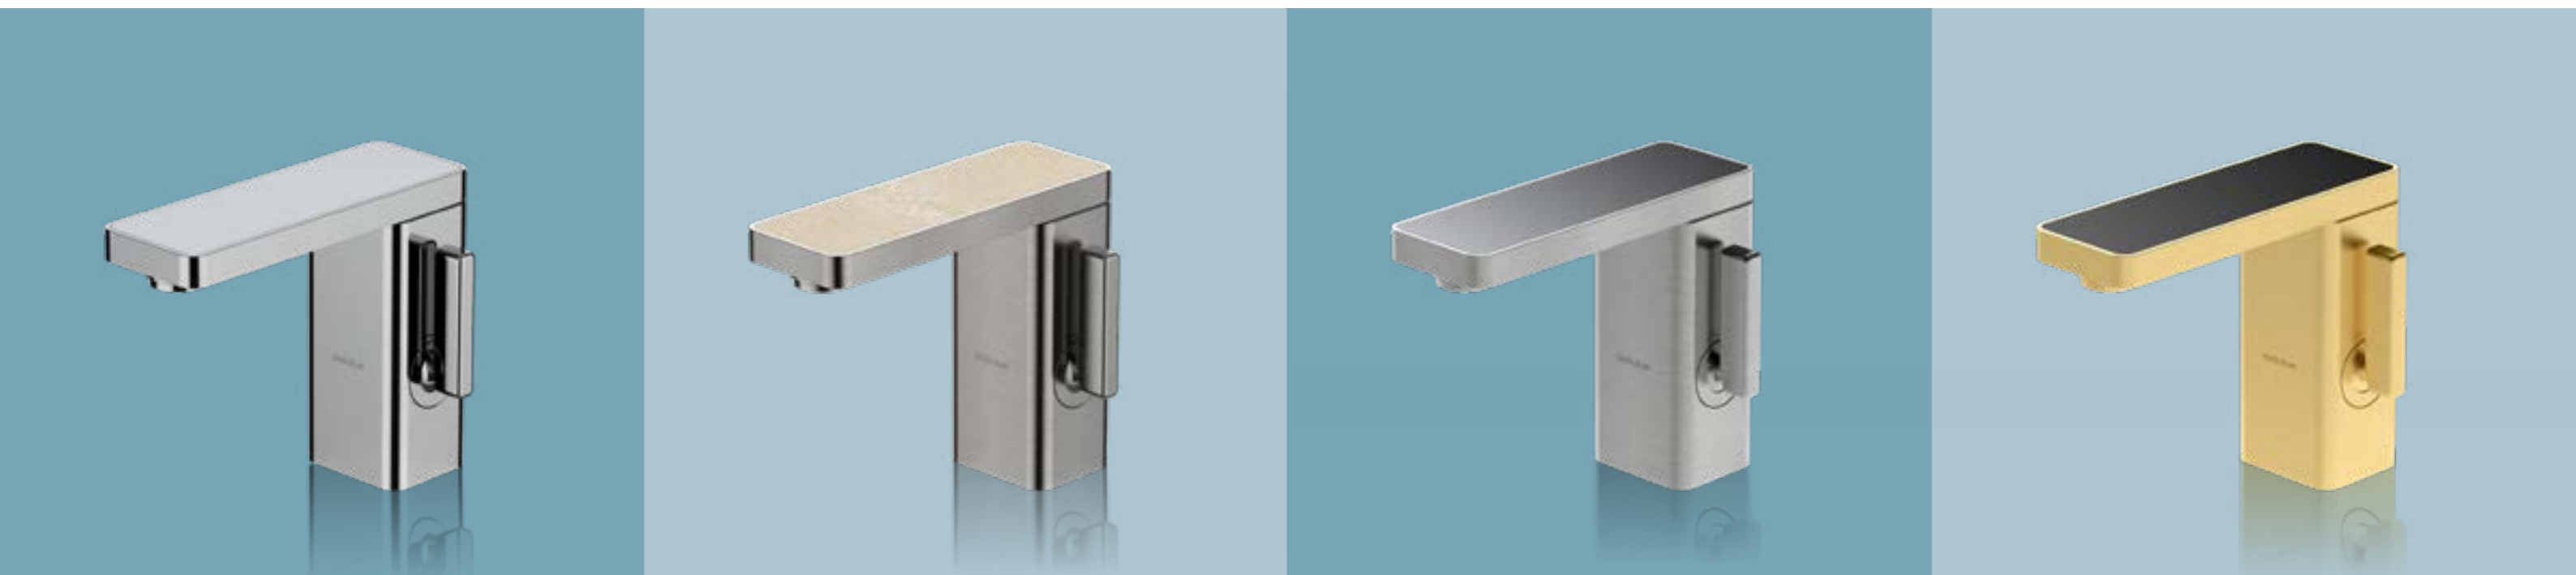

Every detail is carefully treated like the control integrated in the body: aesthetically more compact, with soft and fluid movement. Water flows through LLDPE food channels, therefore it is never in contact with metal. Another important detail is the reduced consumption, in fact GZERO has a flow rate of 5 L/min.