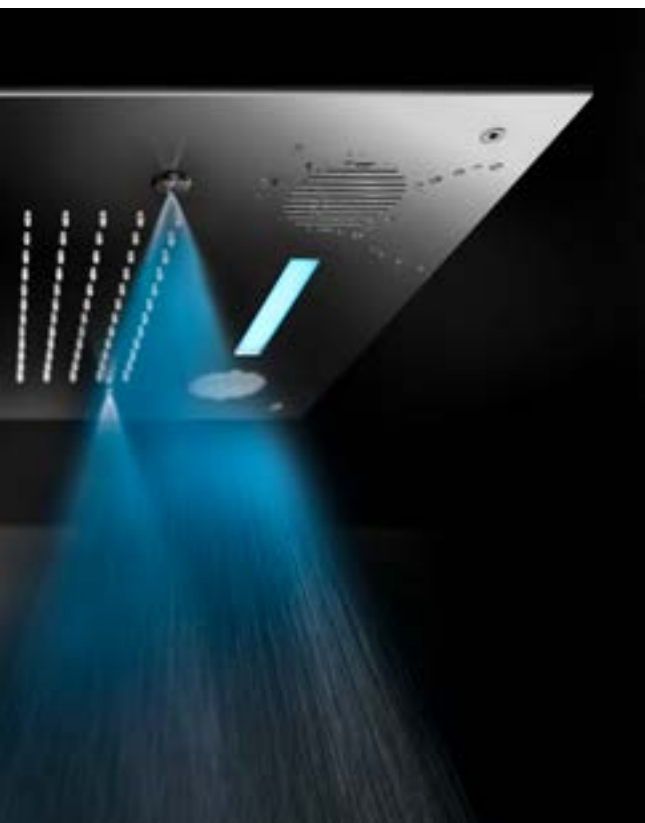

27 OUTDOOR INOX
STAINLESS STEEL FLOOR COLUMNS

WATERTHERAPY

STAINLESS STEEL CHROMOTHERAPY SHOWERHEADS

BENESSERE IN DOCCIA WELLNESS IN SHOWER

BD01010
Brushed Nickel finish

BD01020
Chrome finish

BD01220
Brushed Nickel finish