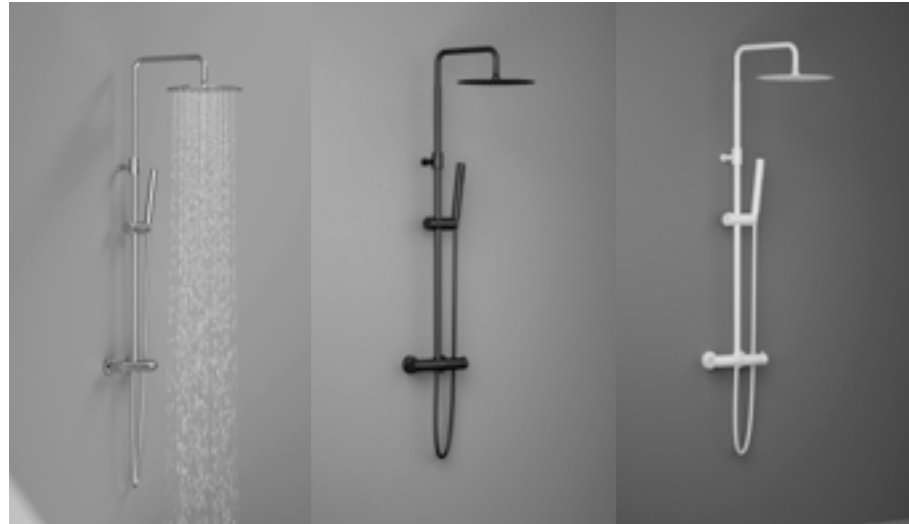

COLONNE DOCCIA

SHOWER COLUMNS

- 05 CHROOM Chrome
- 55 GEBORSTELD NIKKEL Brushed Nickel
- 59 GOUD Gold
- 63 MAT WIT Matt White
- 79 MAT ZWART Matt Black

pp. 196 - 198 - 199

BD31410

Uitschuifbare metalen douchezuil voor wandmontage met een interassen van 860 mm. Externe thermostatische douchemengkraan met een veiligheidsstop op 38°, 2-weg omstelling en interassen 150 mm. 1/2" connectie. Cilindrische handdouche met 2 stralen in ABS met verschuifbare en verstelbare steun. Metalen slang met een lengte van 150 cm, met anti-torsiesysteem. Verstelbare douchekop in ABS Ø 200, debiet 15 l/min.

Wall-mounted extensible metal shower column with 860 mm interaxes. External thermostatic shower mixer with 38° safety lock, 2 outlet diverter and 150 mm interaxes. 1/2" connection. 2 jets cylindrical abs handshower with sliding and adjustable metal support. Metal effect Cromalux plastic flexible, length 150 cm, with anti-torsion system. Ø 300 adjustable stainless steel showerhead, 15 l/min flow rate.